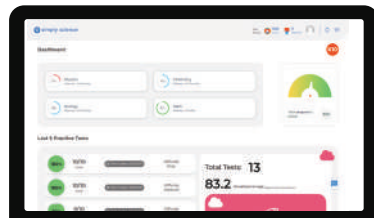

Assessments,  
Analytics and  
Guidance

Goals  
Scheduling

Guided  
Learning

Simulations

300K+ Q&A  
with Model  
Tests to Crack  
**OLYMPIAD  
JEE & NEET**

Student Dashboard

Goal  
Scheduling

Teacher  
Dashboard